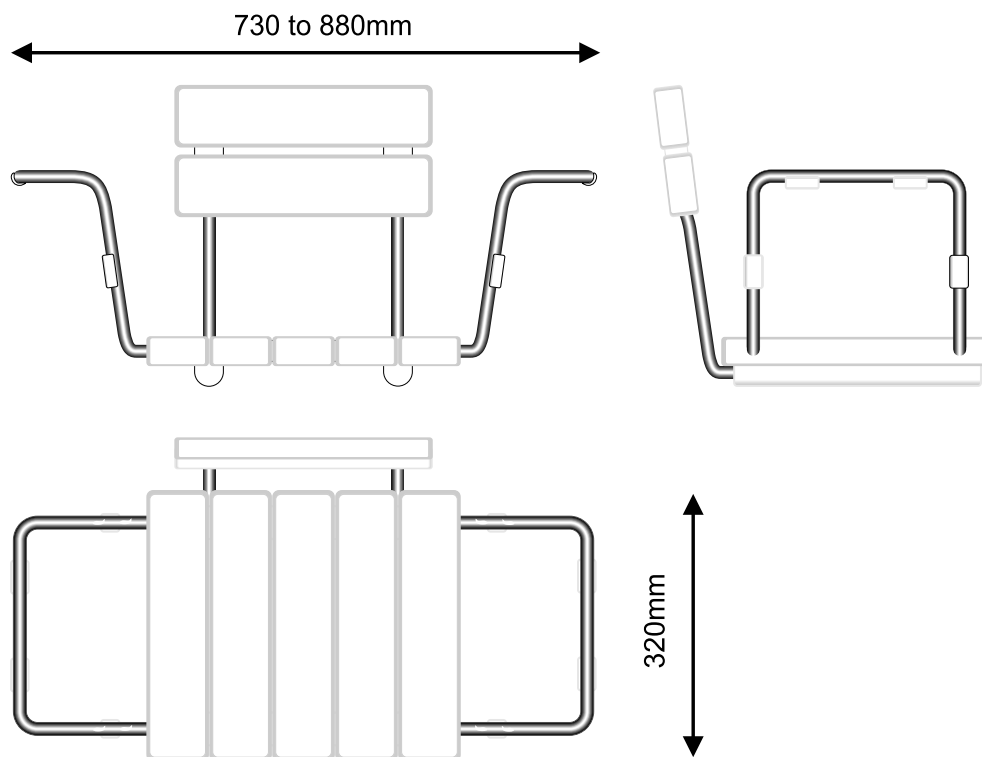

## **Adjustable Bath Seat with Backrest**

This Seat, once assembled, simply rests on the top edges of the bath. It features plastic buffers which both prevent it from moving and damaging the surface of the bath.

**Manufactured from Stainless Steel  
and High Quality ABS Plastic**

**● Maximum user weight: 100Kg/16 Stone**