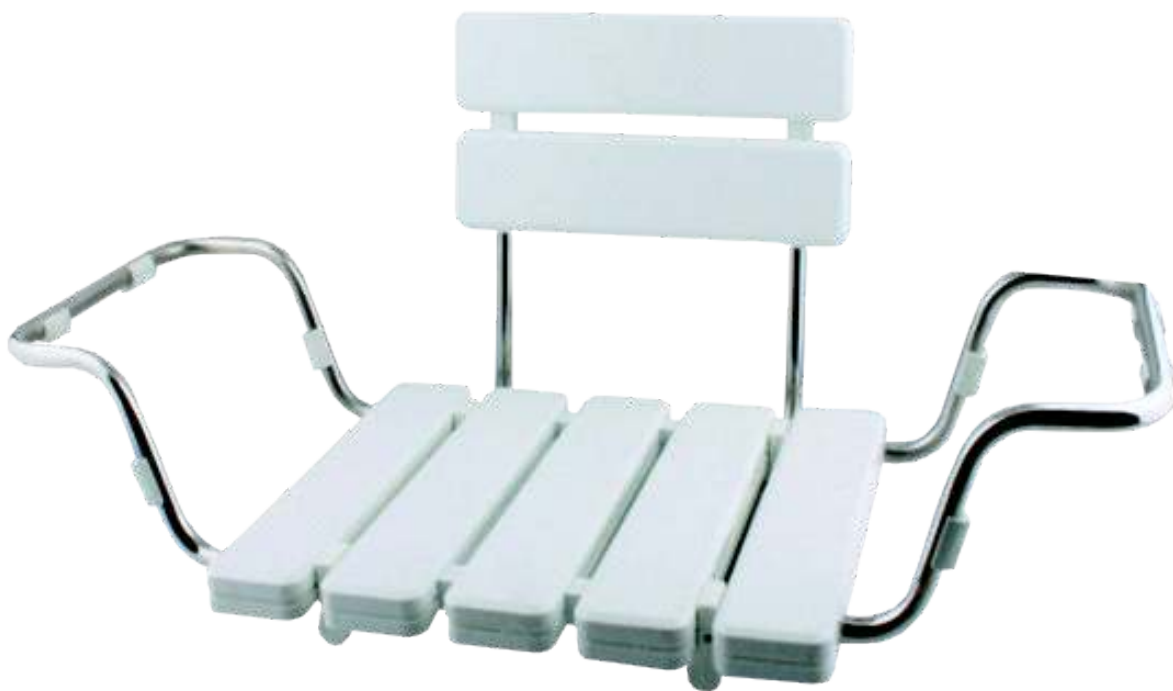

**A range of Bathroom and Shower accessories designed for use by the young and elderly and by those with limited mobility.**

## **Adjustable Bath Seat with Backrest**

This Seat, once assembled, simply rests on the top edges of the bath. It features plastic buffers which both prevent it from moving and damaging the surface of the bath.

**Manufactured from Stainless Steel  
and High Quality ABS Plastic**

**● Maximum user weight: 100Kg/16 Stone**