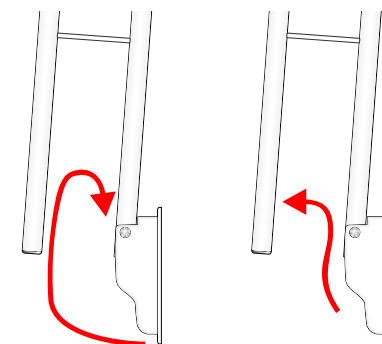

A range of Bathroom and Shower accessories designed for use by the young and elderly and by those with limited mobility.

Hinged Safety Grab Rail with adjustable Leg (1 of 2 pages)

Manufactured from Chrome Plated or Powder Coated Steel and available in White, Blue, Red or Chrome and also available with or without an additional support leg.

Instructions Please note that fixings are not included with this device as the fixing method will depend on the structure onto which the rail is to be secured. If fitting to a concrete or masonry wall, make sure that good quality plugs and screws are used.

Do not fix onto a plasterboard wall unless backing timbers or suitable alternative of sufficient strength are used to ensure a safe and adequate assembly.

If the support leg version is used, note that a simple to adjust clip is fitted which enables two variations in the length of the leg to be chosen.

Incorporates a simple "lift and lock" safety mechanism which keeps the Grab Rail upright against the wall when not in use.

A range of Bathroom and Shower accessories designed for use by the young and elderly and by those with limited mobility.