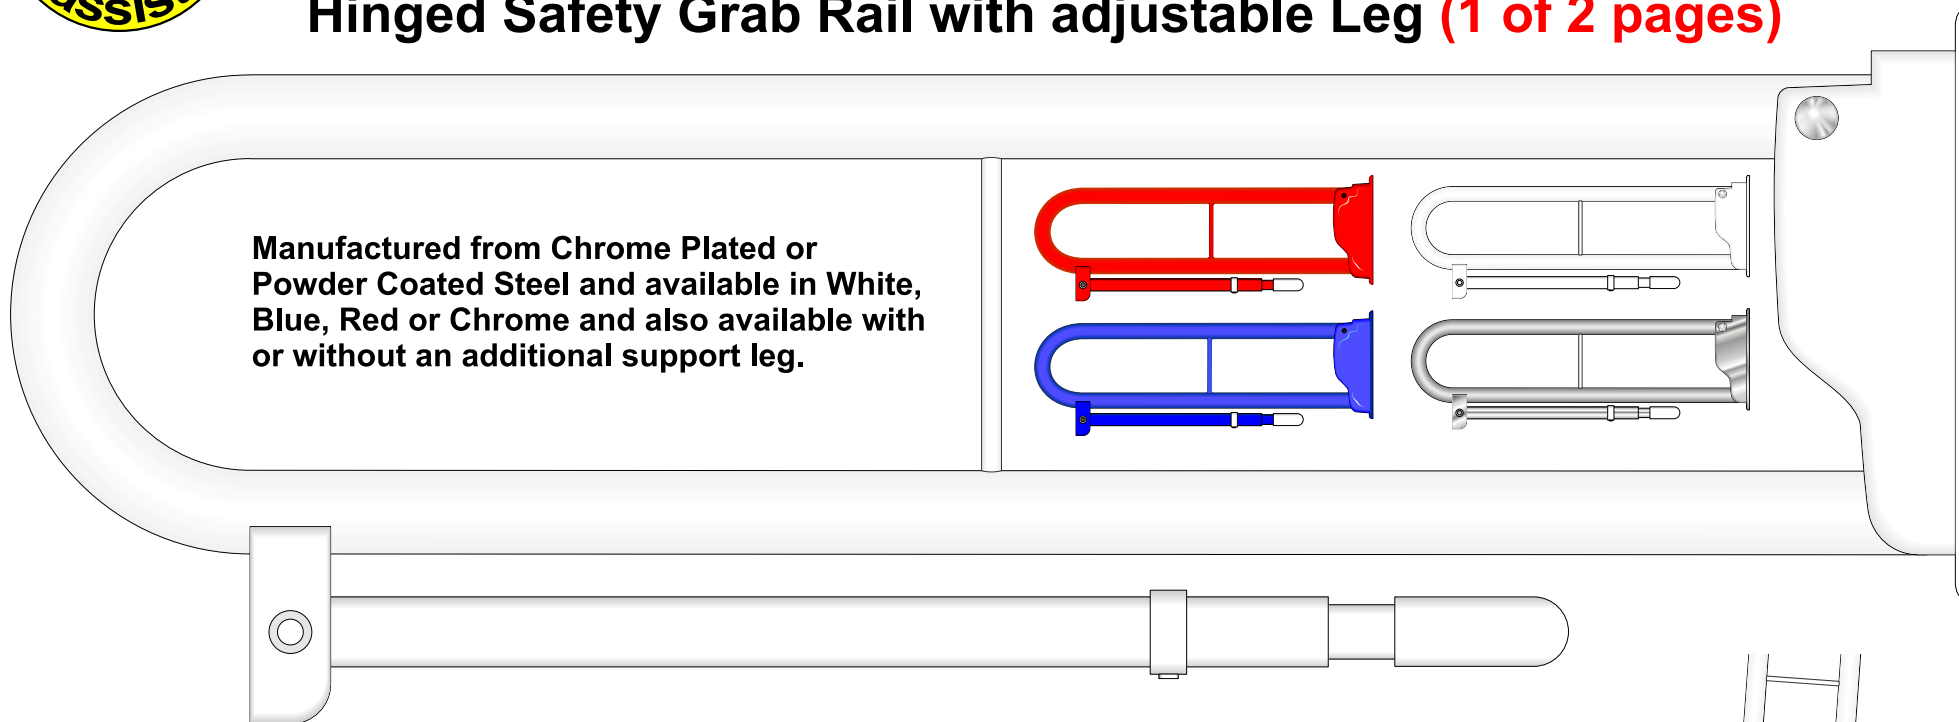

A range of Bathroom and Shower accessories designed for use by the young and elderly and by those with limited mobility.

Hinged Safety Grab Rail with adjustable Leg (1 of 2 pages)

Manufactured from Chrome Plated or Powder Coated Steel and available in White, Blue, Red or Chrome and also available with or without an additional support leg.

Instructions Please note that fixings are not included with this device as the fixing method will depend on the structure onto which the rail is to be secured. If fitting to a concrete or masonry wall, make sure that good quality plugs and screws are used.

Do not fix onto a plasterboard wall unless backing timbers or suitable alternative of sufficient strength are used to ensure a safe and adequate assembly.

If the support leg version is used, note that a simple to adjust clip is fitted which enables two variations in the length of the leg to be chosen.

Incorporates a simple "lift and lock" safety mechanism which keeps the Grab Rail upright against the wall when not in use.

A range of Bathroom and Shower accessories designed for use by the young and elderly and by those with limited mobility.