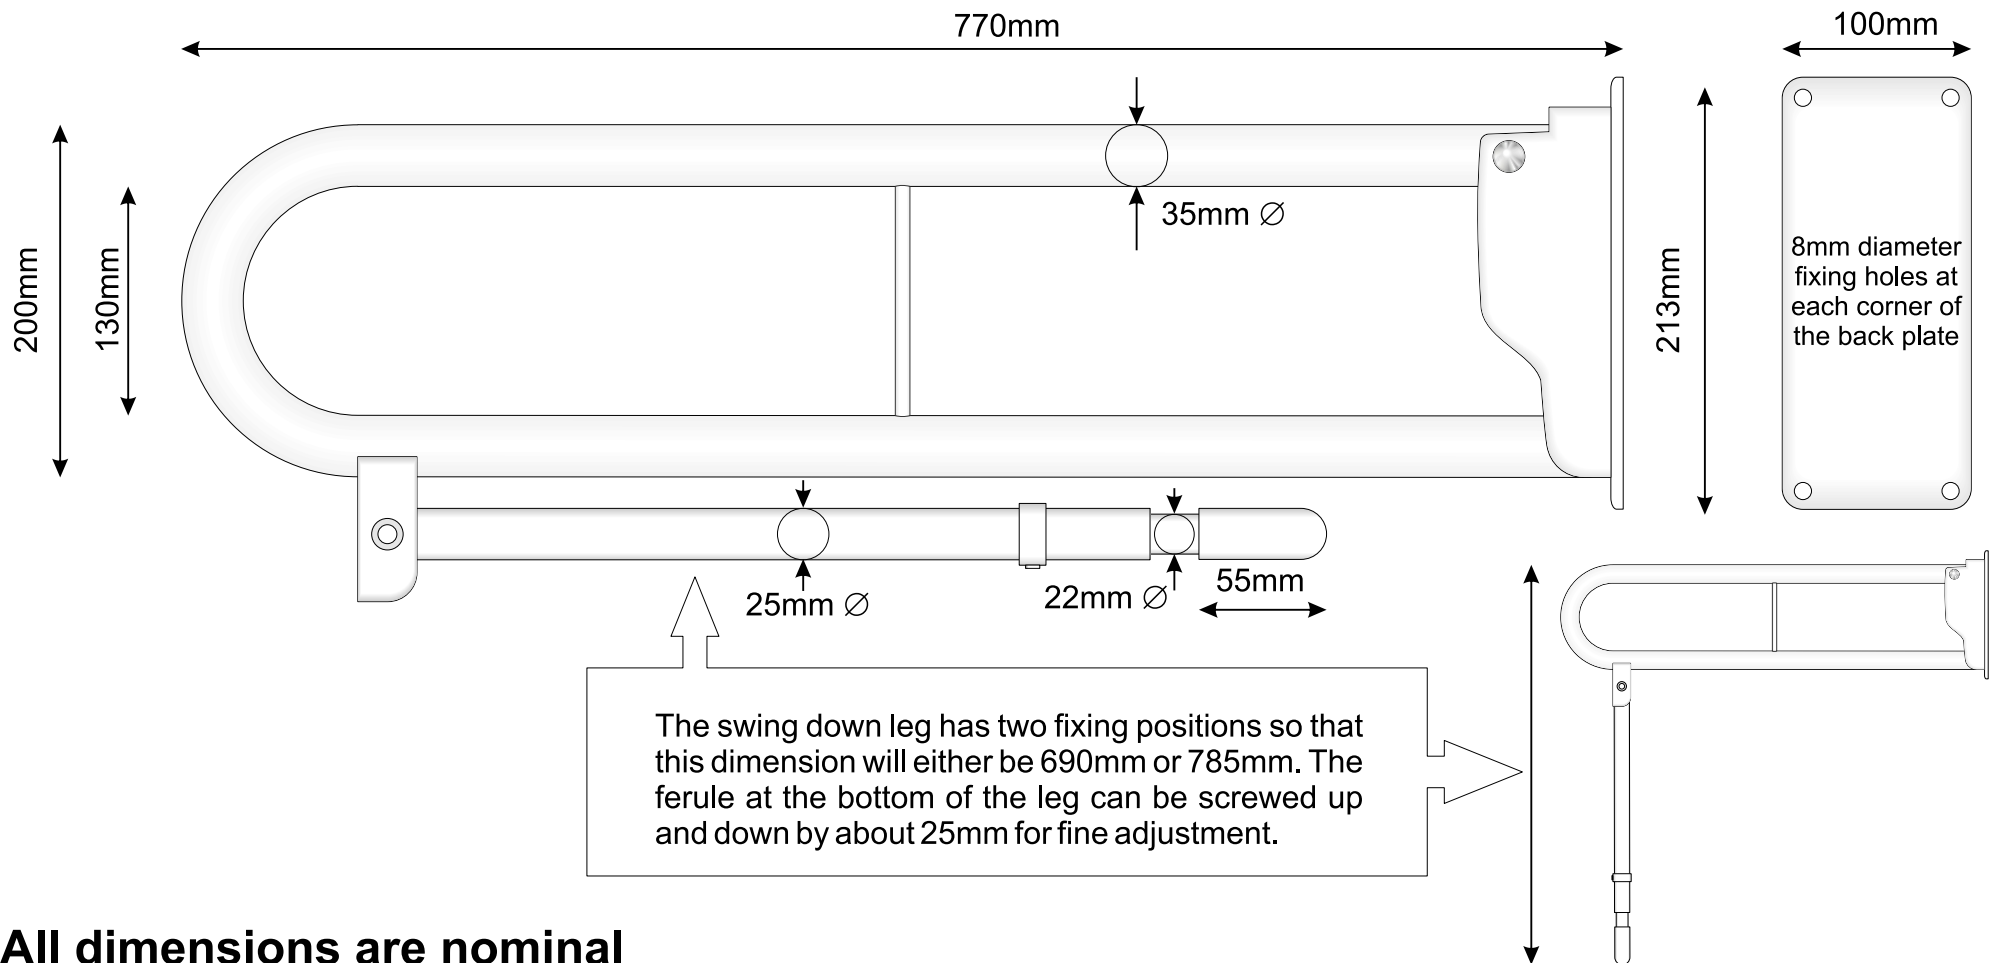

Instructions Please note that fixings are not included with this device as the fixing method will depend on the structure onto which the rail is to be secured. If fitting to a concrete or masonry wall, make sure that good quality plugs and screws are used.

Do not fix onto a plasterboard wall unless backing timbers or suitable alternative of sufficient strength are used to ensure a safe and adequate assembly.

If the support leg version is used, note that a simple to adjust clip is fitted which enables two variations in the length of the leg to be chosen.

Incorporates a simple "lift and lock" safety mechanism which keeps the Grab Rail upright against the wall when not in use.

A range of Bathroom and Shower accessories designed for use by the young and elderly and by those with limited mobility.

Hinged Safety Grab Rail with adjustable Leg (2 of 2 pages)

All dimensions are nominal