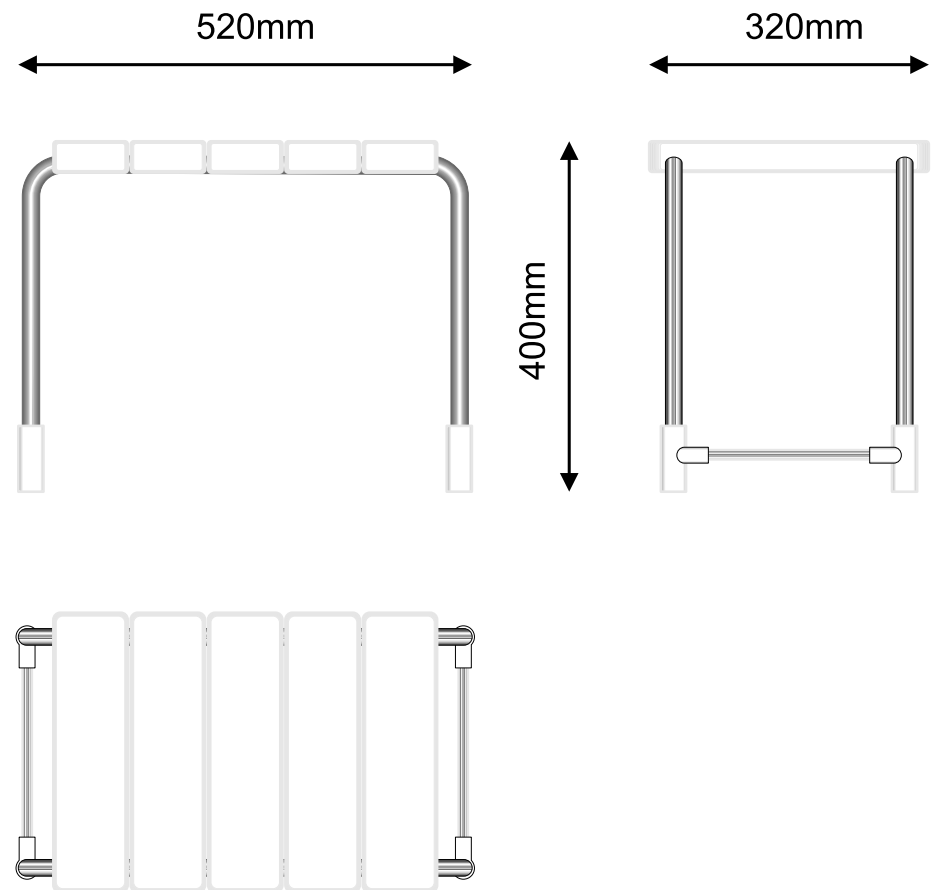

A range of Bathroom and Shower accessories designed for use by the young and elderly and by those with limited mobility.

520mm wide Shower Bench

Manufactured from Stainless Steel
and High Quality ABS Plastic

● Maximum user weight: 100Kg/16 Stone