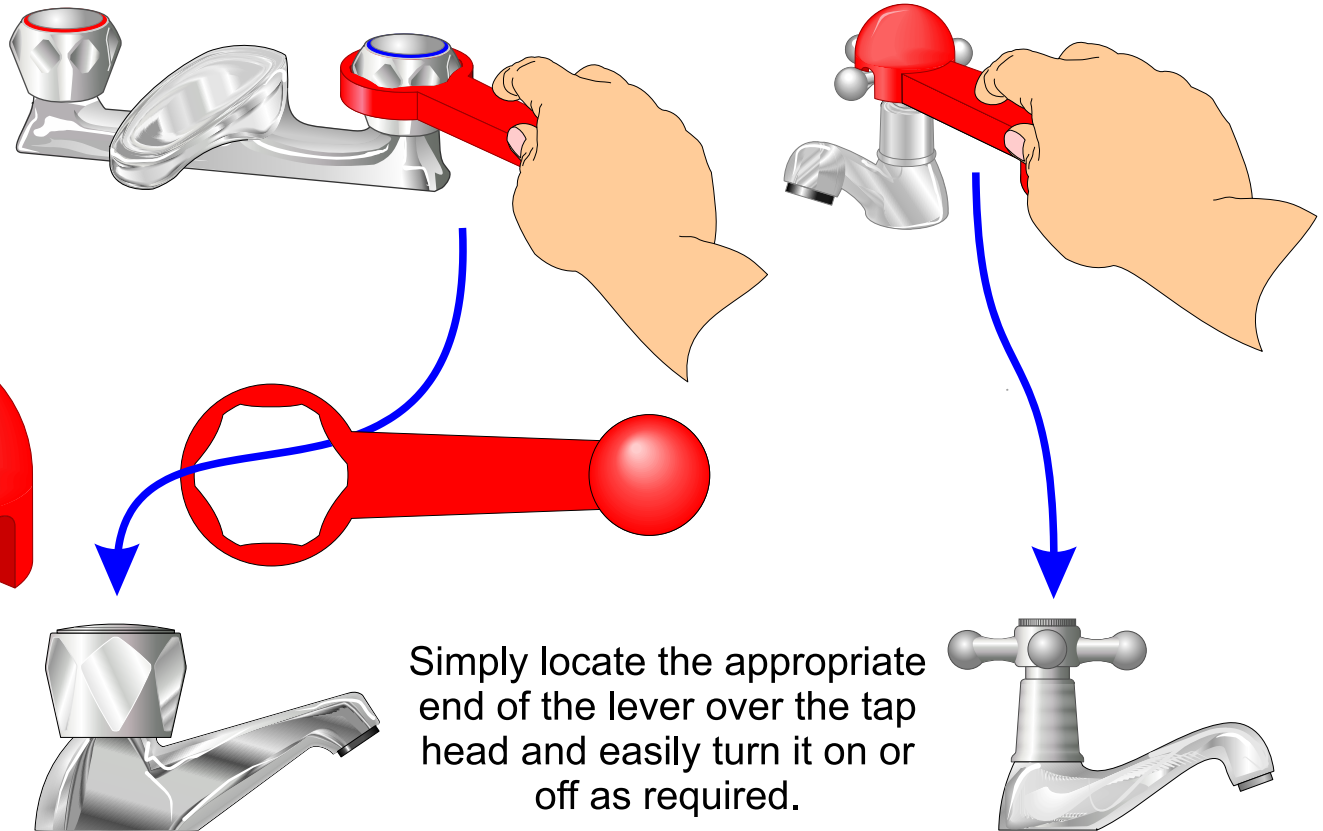

A range of Bathroom and Shower accessories designed for use by the young and elderly and by those with limited mobility.

Universal Tap Head Lever

Purpose designed to make it easier to loosen and tighten both Crown and Victorian Pattern Tap heads.

Simply locate the appropriate end of the lever over the tap head and easily turn it on or off as required.